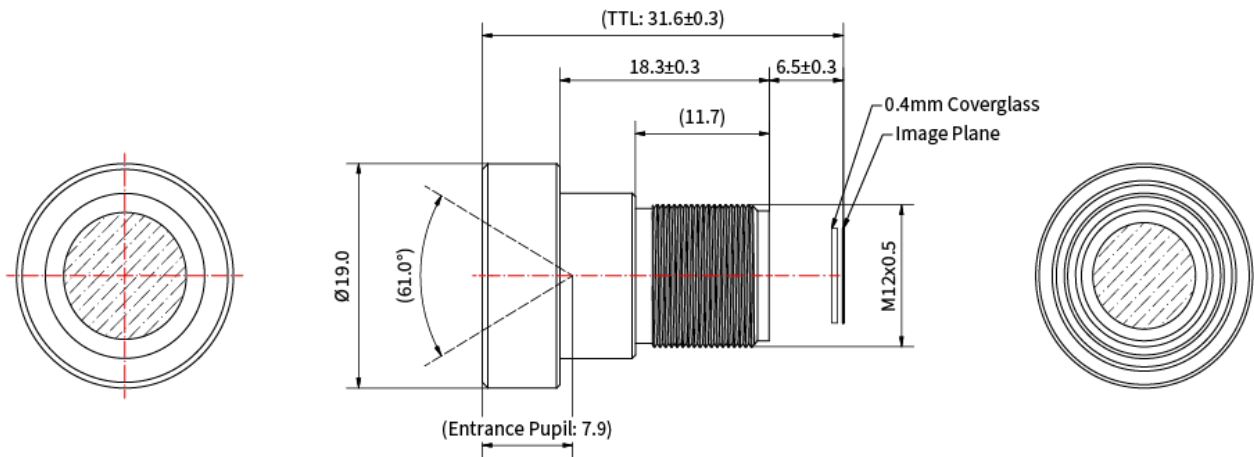

# TBN 6.8 12MP 1/2 Lens Technical Data

Specifications	
Format	1/1.8"
Resolution	12 MP
Pixel Size	1.55 $\mu\text{m}$
Mount	M12x0.5
Focal Length (f)	6.8 mm
Image Circle Diameter	7.8 mm
Iris	F2.5
Minimum Object Distance (MOD)	2.5 cm
Distortion	-3 %
Filter Thread	n/a
Mass	12 g
Operating Temperature	-5 °C - 50 °C