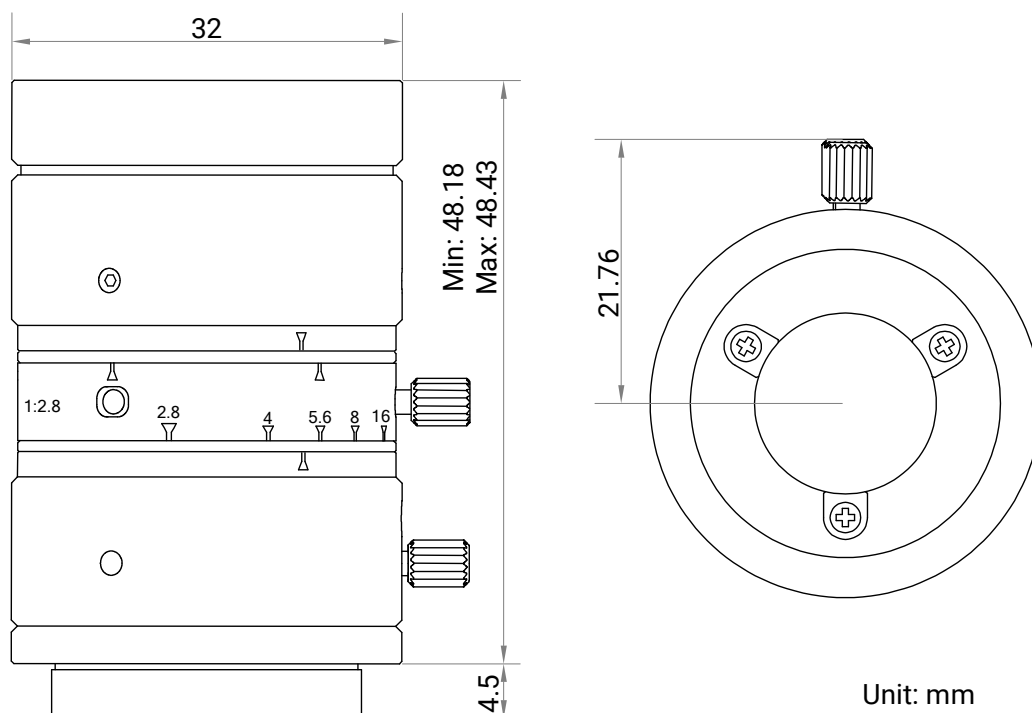

Specification

Model	MVL-MF3528M-8MP
Performance	
Focal length	35 mm
F-number	F2.8 to F16
Image size	Ø11 mm (2/3")
Distortion	0.02%
Minimum object distance	0.15 m
Field of view	D (11.1 mm): 15.26° H (8.45 mm): 11.65° V (7.07 mm): 9.76°
Mechanical	
Iris control	Manual
Focus control	Manual
Filter thread	M30.5 × 0.5
Mount	C-mount
Flange back length	17.526 mm
Dimension	Ø32 mm × 48.43 mm (Ø1.3" × 1.9")
Weight	84.3 g (0.2 lb.)
Temperature	-10 °C to 50 °C (14 °F to 122 °F)
General	
Certification	RoHS 2.0

Dimension