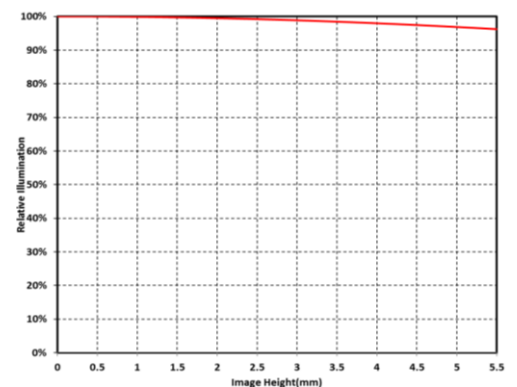

Distortion

MTF

Relative Illumination

Note: The above curves are the simulate results based on F2.8, $\beta = -0.124$, WD=300 mm.

Specification

Model	MVL-MF3528M-8MP
Performance	
Focal length	35 mm
F-number	F2.8 to F16
Image size	Ø11 mm (2/3")
Distortion	0.02%
Minimum object distance	0.15 m
Field of view	D (11.1 mm): 15.26° H (8.45 mm): 11.65° V (7.07 mm): 9.76°
Mechanical	
Iris control	Manual
Focus control	Manual
Filter thread	M30.5 × 0.5
Mount	C-mount
Flange back length	17.526 mm
Dimension	Ø32 mm × 48.43 mm (Ø1.3" × 1.9")
Weight	84.3 g (0.2 lb.)
Temperature	-10 °C to 50 °C (14 °F to 122 °F)
General	
Certification	RoHS 2.0