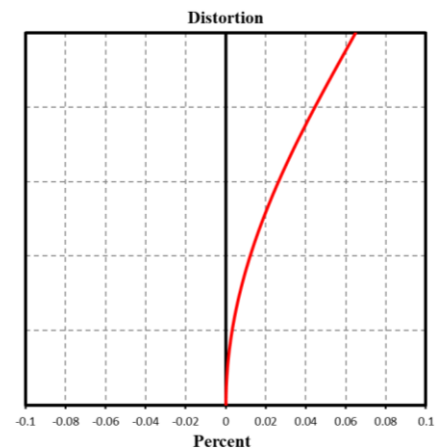

Distortion

MTF

Relative Illumination

Note: The above curves are the simulate results based on F2.8, $\beta = -0.124$, WD=300 mm.

Specification

Model	MVL-MF3528M-8MP
Performance	
Focal length	35 mm
F-number	F2.8 to F16
Image size	Ø11 mm (2/3")
Distortion	0.02%
Minimum object distance	0.15 m
Field of view	D (11.1 mm): 15.26° H (8.45 mm): 11.65° V (7.07 mm): 9.76°
Mechanical	
Iris control	Manual
Focus control	Manual
Filter thread	M30.5 × 0.5
Mount	C-mount
Flange back length	17.526 mm
Dimension	Ø32 mm × 48.43 mm (Ø1.3" × 1.9")
Weight	84.3 g (0.2 lb.)
Temperature	-10 °C to 50 °C (14 °F to 122 °F)
General	
Certification	RoHS 2.0