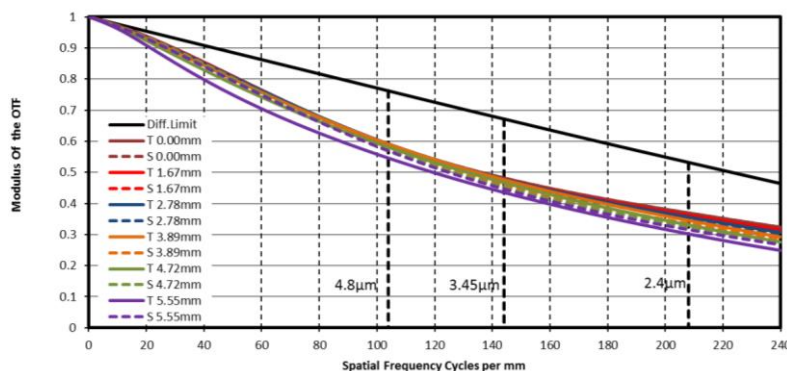

Key Features

- Ultra-high resolution and consistency of image clarity
- Ultra-low distortion and higher relative illumination
- Achromatic optical system design, better image performance with color camera
- Supports ultra-short working distance with good optical performance
- Compact design, excellent vibration resistance and high and low temperature performance

Distortion

MTF

Relative Illumination

Note: The above curves are the simulate results based on F2.8, $\beta = -0.124$, WD=300 mm.

Specification

Model	MVL-MF3528M-8MP
Performance	
Focal length	35 mm
F-number	F2.8 to F16
Image size	Ø11 mm (2/3")
Distortion	0.02%
Minimum object distance	0.15 m
Field of view	D (11.1 mm): 15.26° H (8.45 mm): 11.65° V (7.07 mm): 9.76°
Mechanical	
Iris control	Manual
Focus control	Manual
Filter thread	M30.5 × 0.5
Mount	C-mount
Flange back length	17.526 mm
Dimension	Ø32 mm × 48.43 mm (Ø1.3" × 1.9")
Weight	84.3 g (0.2 lb.)
Temperature	-10 °C to 50 °C (14 °F to 122 °F)
General	
Certification	RoHS 2.0