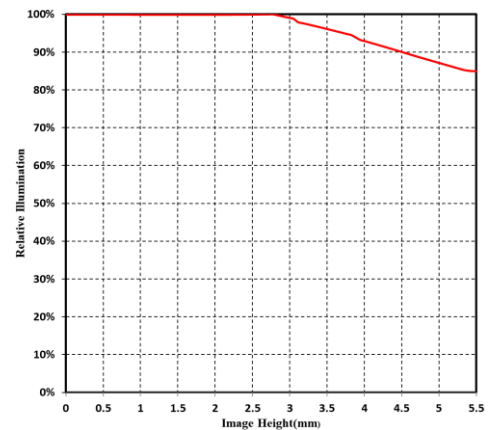

Distortion

MTF

Relative Illumination

Note: The above curves are the simulate results based on F2.8, $\beta=-0.03$, WD=250 mm.

Specification

Model	MVL-MF0828M-8MP
Performance	
Focal length	8 mm
F-number	F2.8 to F16
Image size	Ø11 mm (2/3")
Distortion	0.28%
Minimum object distance	0.1 m
Field of view	D (11.1 mm): 68.46° H (8.45 mm): 54.97° V (7.07 mm): 47.06°
Mechanical	
Iris control	Manual
Focus control	Manual
Mount	C-mount
Flange back length	17.526 mm
Dimension	Ø35 mm × 40.27 mm (Ø1.4" × 1.6")
Weight	80.7 g (0.2 lb.)
Temperature	-10 °C to 50 °C (14 °F to 122 °F)
General	
Certification	RoHS 2.0

Dimension

Field of View

Extension (mm)	Working Distance (mm)		Magnification	Field of View (mm)					
				2/3"		1/1.8"		1/2"	
				H (8.45)	V (7.07)	H (7.38)	V (4.92)	H (6.22)	V (4.67)
2	near	8.86	-0.319	26.49	22.16	23.13	15.42	19.50	14.64
	far	15.46	-0.250	33.79	28.27	29.51	19.67	24.87	18.67
1	near	25.02	-0.194	43.56	36.44	38.04	25.36	32.06	24.07
	far	47.43	-0.125	67.56	56.52	59.00	39.33	49.73	37.34
0		100	-0.069	125.75	104.62	109.35	72.25	91.75	68.52
		150	-0.049	183.02	151.33	159.26	105.19	133.67	99.74
		200	-0.037	230.95	192.65	201.25	133.40	169.16	126.55
		250	-0.030	282.15	235.78	246.01	163.27	206.91	154.91
		300	-0.025	334.04	279.34	291.36	193.49	245.13	183.59
		350	-0.022	395.07	328.41	344.53	228.43	289.73	216.66
		400	-0.019	437.82	366.46	382.07	253.93	321.57	240.96
		450	-0.017	489.71	410.03	427.42	284.16	359.80	269.64
		500	-0.016	545.97	456.36	476.48	316.62	401.04	300.41
		550	-0.014	598.28	500.19	522.19	347.05	439.55	329.30
		600	-0.013	650.58	544.01	567.90	377.49	478.06	358.18
		650	-0.012	702.89	587.84	613.60	407.92	516.57	387.07
		700	-0.011	756.08	632.22	660.06	438.82	555.69	416.38
		800	-0.010	860.81	719.95	751.58	499.75	632.80	474.20
	900	-0.009	965.54	807.68	843.09	560.59	709.91	532.03	
	1000	-0.008	1070.95	895.82	935.18	621.97	787.48	590.18	