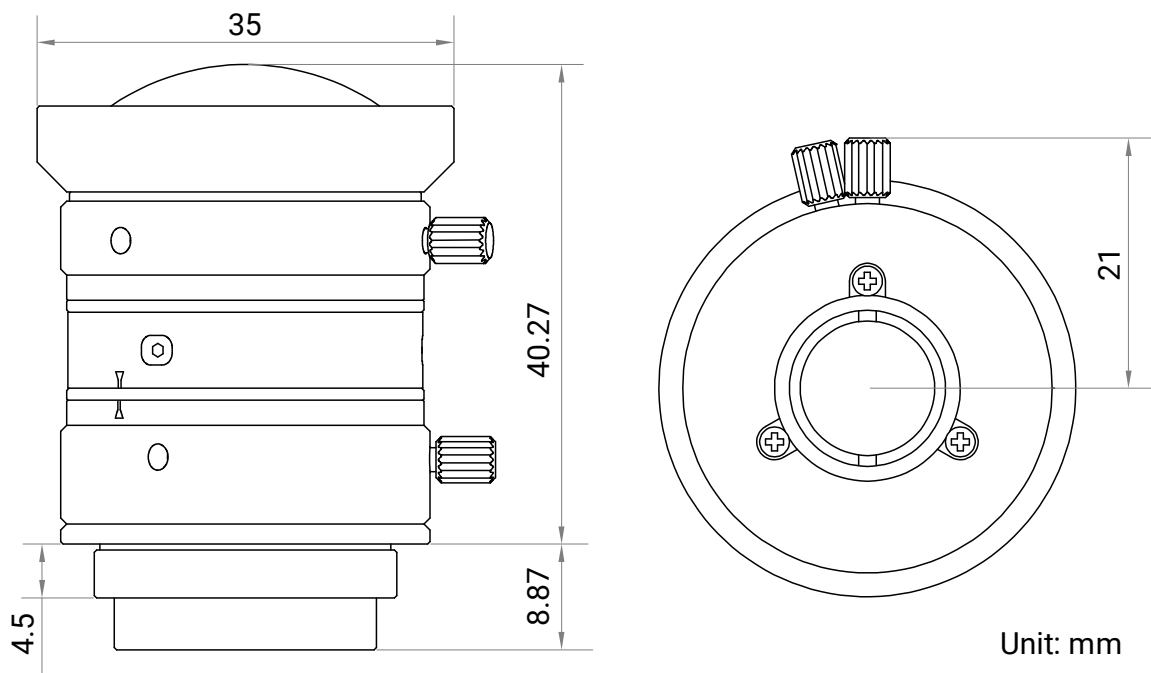

Distortion

MTF

Relative Illumination

Note: The above curves are the simulate results based on F2.8, $\beta=-0.03$, WD=250 mm.

Specification

Model	MVL-MF0828M-8MP
Performance	
Focal length	8 mm
F-number	F2.8 to F16
Image size	Ø11 mm (2/3")
Distortion	0.28%
Minimum object distance	0.1 m
Field of view	D (11.1 mm): 68.46° H (8.45 mm): 54.97° V (7.07 mm): 47.06°
Mechanical	
Iris control	Manual
Focus control	Manual
Mount	C-mount
Flange back length	17.526 mm
Dimension	Ø35 mm × 40.27 mm (Ø1.4" × 1.6")
Weight	80.7 g (0.2 lb.)
Temperature	-10 °C to 50 °C (14 °F to 122 °F)
General	
Certification	RoHS 2.0

Dimension

Field of View

Extension (mm)	Working Distance (mm)		Magnification	Field of View (mm)					
				2/3"		1/1.8"		1/2"	
				H (8.45)	V (7.07)	H (7.38)	V (4.92)	H (6.22)	V (4.67)
2	near	8.86	-0.319	26.49	22.16	23.13	15.42	19.50	14.64
	far	15.46	-0.250	33.79	28.27	29.51	19.67	24.87	18.67
1	near	25.02	-0.194	43.56	36.44	38.04	25.36	32.06	24.07
	far	47.43	-0.125	67.56	56.52	59.00	39.33	49.73	37.34
0		100	-0.069	125.75	104.62	109.35	72.25	91.75	68.52
		150	-0.049	183.02	151.33	159.26	105.19	133.67	99.74
		200	-0.037	230.95	192.65	201.25	133.40	169.16	126.55
		250	-0.030	282.15	235.78	246.01	163.27	206.91	154.91
		300	-0.025	334.04	279.34	291.36	193.49	245.13	183.59
		350	-0.022	395.07	328.41	344.53	228.43	289.73	216.66
		400	-0.019	437.82	366.46	382.07	253.93	321.57	240.96
		450	-0.017	489.71	410.03	427.42	284.16	359.80	269.64
		500	-0.016	545.97	456.36	476.48	316.62	401.04	300.41
		550	-0.014	598.28	500.19	522.19	347.05	439.55	329.30
		600	-0.013	650.58	544.01	567.90	377.49	478.06	358.18
		650	-0.012	702.89	587.84	613.60	407.92	516.57	387.07
		700	-0.011	756.08	632.22	660.06	438.82	555.69	416.38
		800	-0.010	860.81	719.95	751.58	499.75	632.80	474.20
	900	-0.009	965.54	807.68	843.09	560.59	709.91	532.03	
	1000	-0.008	1070.95	895.82	935.18	621.97	787.48	590.18	