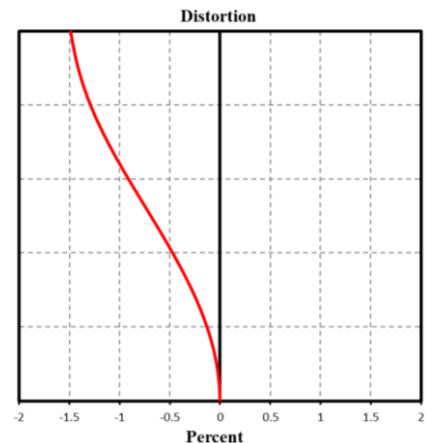

Distortion

MTF

Relative Illumination

Note: The above curves are the simulate results based on F2.8, $\beta=-0.03$, WD=250 mm.

Specification

Model	MVL-MF0828M-8MP
Performance	
Focal length	8 mm
F-number	F2.8 to F16
Image size	Ø11 mm (2/3")
Distortion	0.28%
Minimum object distance	0.1 m
Field of view	D (11.1 mm): 68.46° H (8.45 mm): 54.97° V (7.07 mm): 47.06°
Mechanical	
Iris control	Manual
Focus control	Manual
Mount	C-mount
Flange back length	17.526 mm
Dimension	Ø35 mm × 40.27 mm (Ø1.4" × 1.6")
Weight	80.7 g (0.2 lb.)
Temperature	-10 °C to 50 °C (14 °F to 122 °F)
General	
Certification	RoHS 2.0