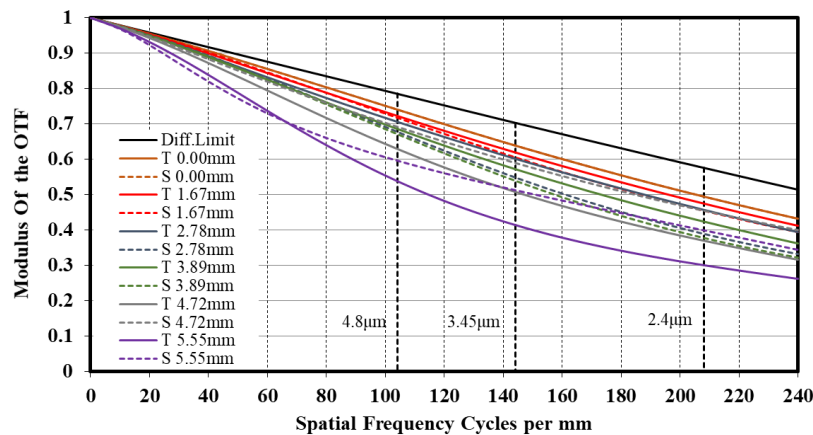

Distortion

MTF

Relative Illumination

Note: The above curves are the simulate results based on F2.8, $\beta=-0.03$, WD=250 mm.

Specification

Model	MVL-MF0828M-8MP
Performance	
Focal length	8 mm
F-number	F2.8 to F16
Image size	Ø11 mm (2/3")
Distortion	0.28%
Minimum object distance	0.1 m
Field of view	D (11.1 mm): 68.46° H (8.45 mm): 54.97° V (7.07 mm): 47.06°
Mechanical	
Iris control	Manual
Focus control	Manual
Mount	C-mount
Flange back length	17.526 mm
Dimension	Ø35 mm × 40.27 mm (Ø1.4" × 1.6")
Weight	80.7 g (0.2 lb.)
Temperature	-10 °C to 50 °C (14 °F to 122 °F)
General	
Certification	RoHS 2.0

Dimension

Field of View

Extension (mm)	Working Distance (mm)		Magnification	Field of View (mm)					
				2/3"		1/1.8"		1/2"	
				H (8.45)	V (7.07)	H (7.38)	V (4.92)	H (6.22)	V (4.67)
2	near	8.86	-0.319	26.49	22.16	23.13	15.42	19.50	14.64
	far	15.46	-0.250	33.79	28.27	29.51	19.67	24.87	18.67
1	near	25.02	-0.194	43.56	36.44	38.04	25.36	32.06	24.07
	far	47.43	-0.125	67.56	56.52	59.00	39.33	49.73	37.34
0		100	-0.069	125.75	104.62	109.35	72.25	91.75	68.52
		150	-0.049	183.02	151.33	159.26	105.19	133.67	99.74
		200	-0.037	230.95	192.65	201.25	133.40	169.16	126.55
		250	-0.030	282.15	235.78	246.01	163.27	206.91	154.91
		300	-0.025	334.04	279.34	291.36	193.49	245.13	183.59
		350	-0.022	395.07	328.41	344.53	228.43	289.73	216.66
		400	-0.019	437.82	366.46	382.07	253.93	321.57	240.96
		450	-0.017	489.71	410.03	427.42	284.16	359.80	269.64
		500	-0.016	545.97	456.36	476.48	316.62	401.04	300.41
		550	-0.014	598.28	500.19	522.19	347.05	439.55	329.30
		600	-0.013	650.58	544.01	567.90	377.49	478.06	358.18
		650	-0.012	702.89	587.84	613.60	407.92	516.57	387.07
		700	-0.011	756.08	632.22	660.06	438.82	555.69	416.38
		800	-0.010	860.81	719.95	751.58	499.75	632.80	474.20
	900	-0.009	965.54	807.68	843.09	560.59	709.91	532.03	
	1000	-0.008	1070.95	895.82	935.18	621.97	787.48	590.18	