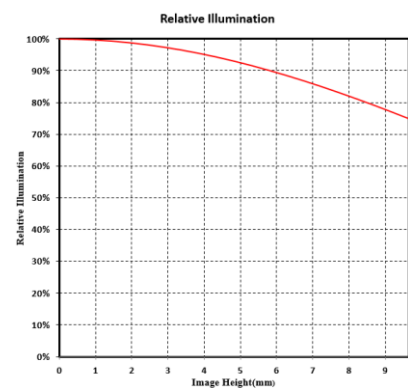

Key Features

- Ultra high resolution, high consistency in image center and edge clarity
- 1.2" large target surface, F4 fixed iris, structurally stable
- Ultra low distortion, high peripheral brightness ratio
- Maintain excellent optical properties at different object distances
- Excellent resistance to vibration, impact, and high and low temperature stability

Distortion

MTF

Relative Illumination

Note: The above curves are the simulate results based on F4, $\beta=-0.05$, WD=300 mm

Specification

Parameter	Model	MVL-KF1224M-25MP
		Fixed focal length, Fixed iris, 25MP, FA Lens
Performance		
Focal length	16 mm	
F-number	F4.0	
Image size	Ø19.3 mm (1.2")	
Distortion	0.04%	
Minimum object distance	0.08 m	
Field of view	D (17.52 mm): 61.7° H (14.14 mm): 48.77° V (10.35 mm): 42.83°	
Mechanical		
Iris control	Fixed	
Focus control	Manual	
Filter thread	M40.5 × P0.5	
Mount	C-mount	
Flange back length	17.526 mm	
Dimension	Ø42.1 mm × 57.22 mm to 64.19 mm (Ø1.7" x 2.3" to 2.5")	
Weight	185 g (0.4 lb.)	
Temperature	-10°C to 50°C (14 °F to 122 °F)	
General		
Certification	RoHS 2.0	