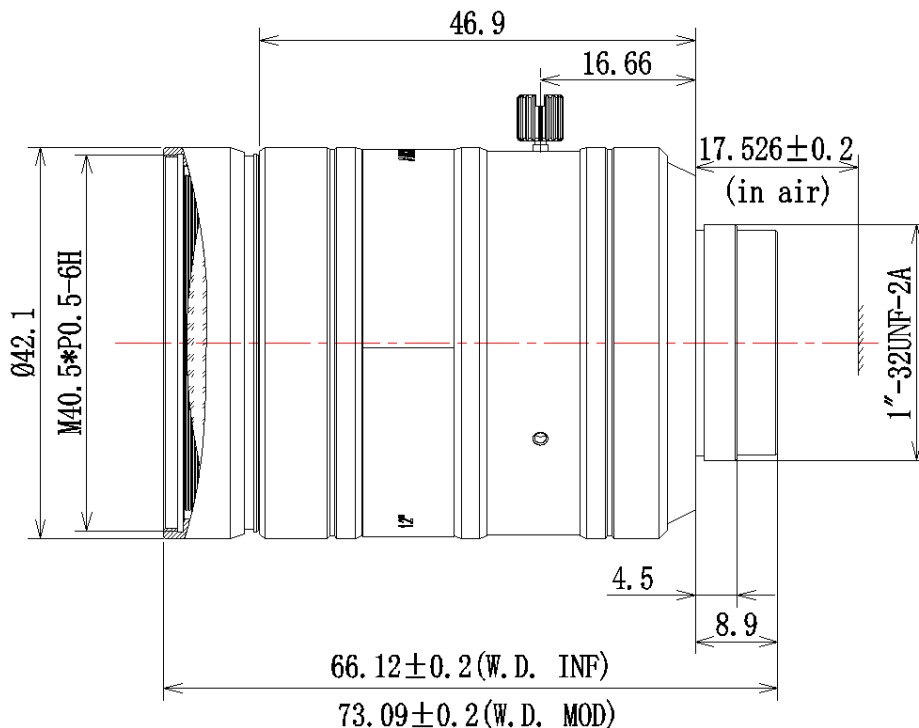

Distortion

MTF

Relative Illumination

Note: The above curves are the simulate results based on F4, $\beta=-0.05$, WD=300 mm

Specification

Parameter	Model	MVL-KF1224M-25MP
		Fixed focal length, Fixed iris, 25MP, FA Lens
Performance		
Focal length	16 mm	
F-number	F4.0	
Image size	Ø19.3 mm (1.2")	
Distortion	0.04%	
Minimum object distance	0.08 m	
Field of view	D (17.52 mm): 61.7° H (14.14 mm): 48.77° V (10.35 mm): 42.83°	
Mechanical		
Iris control	Fixed	
Focus control	Manual	
Filter thread	M40.5 × P0.5	
Mount	C-mount	
Flange back length	17.526 mm	
Dimension	Ø42.1 mm × 57.22 mm to 64.19 mm (Ø1.7" x 2.3" to 2.5")	
Weight	185 g (0.4 lb.)	
Temperature	-10°C to 50°C (14 °F to 122 °F)	
General		
Certification	RoHS 2.0	

Dimension

Unit: mm

Field of View

Extension (mm)	Working Distance (mm)	Magnification	Field of View (mm)					
			1.2"		1.1"		1"	
			H (14.6mm)	V (12.63mm)	H (14.14mm)	V (10.35mm)	H (13.31mm)	V (8.76mm)
0	80	-0.179	81.4	70.4	78.9	57.7	74.2	48.9
	100	-0.145	100.5	86.9	97.3	71.2	91.6	60.3
	150	-0.099	148.2	128.2	143.5	105.1	135.1	88.9
	200	-0.075	195.9	169.5	189.7	138.9	178.6	117.5
	250	-0.060	243.6	210.7	235.9	172.7	222.1	146.2
	300	-0.050	291.3	252.0	282.1	206.5	265.6	174.8
	350	-0.043	339.0	293.3	328.3	240.3	309.1	203.4
	400	-0.038	386.7	334.5	374.5	274.1	352.5	232.0
	450	-0.034	434.4	375.8	420.7	308.0	396.0	260.6
	500	-0.030	482.1	417.1	466.9	341.8	439.5	289.3
	550	-0.028	529.8	458.3	513.1	375.6	483.0	317.9
	600	-0.025	577.5	499.6	559.3	409.4	526.5	346.5
	650	-0.023	625.2	540.9	605.5	443.2	570.0	375.1
	700	-0.022	672.9	582.1	651.7	477.0	613.5	403.8
	800	-0.019	768.3	664.7	744.1	544.7	700.4	461.0
	900	-0.017	863.7	747.2	836.5	612.3	787.4	518.2
1000	-0.015	959.1	829.7	928.9	679.9	874.4	575.5	