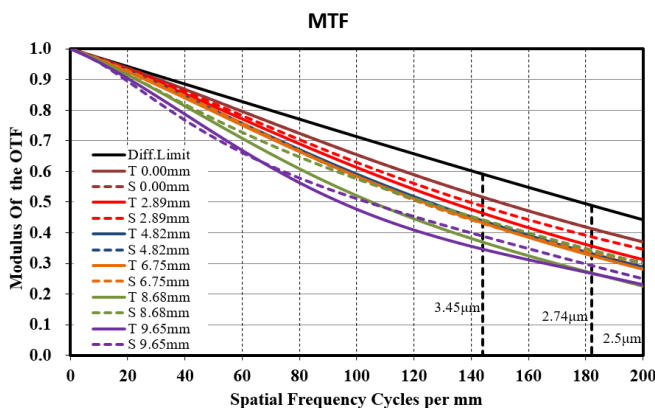

MVL-KF1640-25MP

1.2" 16mm 25MP FA LENS

KF-P anti vibration series FA Lens are optimized for machine vision light sources and sensors, with high resolution, excellent image uniformity and good stability. Featured with fixed focal length, fixed iris and compact size, it is suitable for machine vision industry applications.

Key Features

- Ultra high resolution, high consistency in image center and edge clarity
- 1.2" large target surface, F4 fixed iris, structurally stable
- Ultra low distortion, high peripheral brightness ratio
- Maintain excellent optical properties at different object distances
- Excellent resistance to vibration, impact, and high and low temperature stability

Distortion

MTF

Relative Illumination

Note: The above curves are the simulate results based on F4, $\beta=-0.05$, WD=300 mm

Specification

Parameter	Model	MVL-KF1224M-25MP
		Fixed focal length, Fixed iris, 25MP, FA Lens
Performance		
Focal length	16 mm	
F-number	F4.0	
Image size	Ø19.3 mm (1.2")	
Distortion	0.04%	
Minimum object distance	0.08 m	
Field of view	D (17.52 mm): 61.7° H (14.14 mm): 48.77° V (10.35 mm): 42.83°	
Mechanical		
Iris control	Fixed	
Focus control	Manual	
Filter thread	M40.5 × P0.5	
Mount	C-mount	
Flange back length	17.526 mm	
Dimension	Ø42.1 mm × 57.22 mm to 64.19 mm (Ø1.7" x 2.3" to 2.5")	
Weight	185 g (0.4 lb.)	
Temperature	-10°C to 50°C (14 °F to 122 °F)	
General		
Certification	RoHS 2.0	