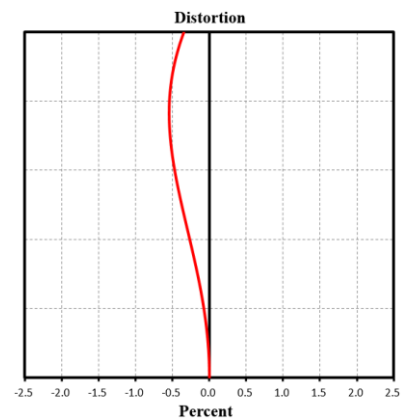

MVL-KF1640-25MP

1.2" 16mm 25MP FA LENS

KF-P anti vibration series FA Lens are optimized for machine vision light sources and sensors, with high resolution, excellent image uniformity and good stability. Featured with fixed focal length, fixed iris and compact size, it is suitable for machine vision industry applications.

Key Features

- Ultra high resolution, high consistency in image center and edge clarity
- 1.2" large target surface, F4 fixed iris, structurally stable
- Ultra low distortion, high peripheral brightness ratio
- Maintain excellent optical properties at different object distances
- Excellent resistance to vibration, impact, and high and low temperature stability

Distortion

MTF

Relative Illumination

Note: The above curves are the simulate results based on F4, $\beta=-0.05$, WD=300 mm

Specification

Parameter	Model	MVL-KF1224M-25MP
		Fixed focal length, Fixed iris, 25MP, FA Lens
Performance		
Focal length	16 mm	
F-number	F4.0	
Image size	Ø19.3 mm (1.2")	
Distortion	0.04%	
Minimum object distance	0.08 m	
Field of view	D (17.52 mm): 61.7° H (14.14 mm): 48.77° V (10.35 mm): 42.83°	
Mechanical		
Iris control	Fixed	
Focus control	Manual	
Filter thread	M40.5 × P0.5	
Mount	C-mount	
Flange back length	17.526 mm	
Dimension	Ø42.1 mm × 57.22 mm to 64.19 mm (Ø1.7" x 2.3" to 2.5")	
Weight	185 g (0.4 lb.)	
Temperature	-10°C to 50°C (14 °F to 122 °F)	
General		
Certification	RoHS 2.0	